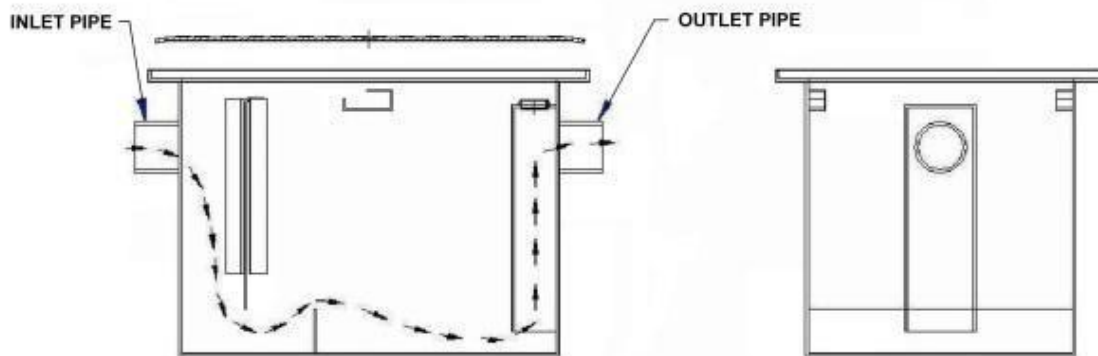

### GTS Budget Mild Steel Grease Trap Range

Designed for above ground installation the unit is supplied with full installation instructions.

This popular budget stainless steel passive grease trap is simple to install and environmental and building regulations com-plaint.

Periodic removal and environmental disposal of the accumulated waste is required. Biological dosing is recommended with this product.

Model	Inlet/Outlet Diam (mm)	Dimensions: W x L x H (mm)	Inlet/Outlet Invert H (mm)	Capacity Litres	Daily Meals	Sink No.
BSS 31	40/50	380 x 380 x 290	220	31	50	1
BSS 75	40/50	450 x 650 x 330	260	75	125	1 to 2
BSS 120	40/50	500 x 800 x 370	300	120	150	3+