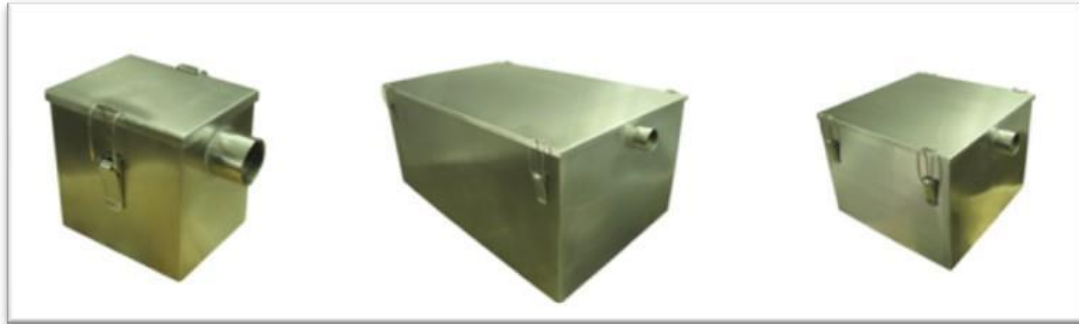

### GTS Budget Mild Steel Grease Trap Range

Designed for above ground installation the unit is supplied with full installation instructions.

This popular budget stainless steel passive grease trap is simple to install and environmental and building regulations com-plaint.

Periodic removal and environmental disposal of the accumulated waste is required. Biological dosing is recommended with this product.

Model	Inlet/Outlet Diam (mm)	Dimensions: W x L x H (mm)	Inlet/Outlet Invert H (mm)	Capacity Litres	Daily Meals	Sink No.
BSS 31	40/50	380 x 380 x 290	220	31	50	1
BSS 75	40/50	450 x 650 x 330	260	75	125	1 to 2
BSS 120	40/50	500 x 800 x 370	300	120	150	3+